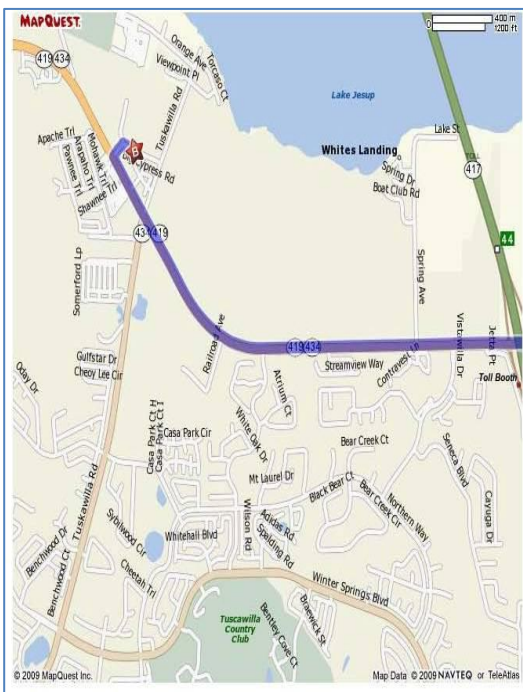

How Do I Get to the Festival? Where Is the Winter Springs Town Center?

To get MapQuest directions from your starting location or GPS, use the address below. It is for the Publix in the Winter Springs Town Center (the plaza that is in front of our venue).

1160 E. State Road 434
Winter Springs, FL 32708

If you are traveling on toll road 417, take exit 44 to SR 434 and head west for approximately 2 miles. Turn right onto McLeod (marked with the arrow below) just past the Winter Springs Town Center.

If you are traveling I-4, take exit 94 and head east. You will drive approximately 8 miles then will turn left onto McLeod.

Toll Road 417

Winter Springs Town Center