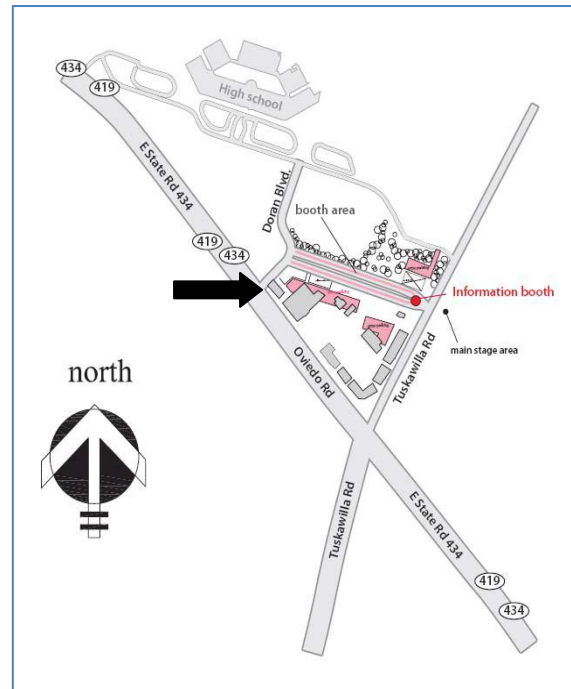

How Do I Get to the Festival? Where Is the Winter Springs Town Center?

To get MapQuest directions from your starting location or GPS, use the address below. It is for the Publix in the Winter Springs Town Center (the plaza that is in front of our venue).

1160 E. State Road 434
Winter Springs, FL 32708

If you are traveling on toll road 417, take exit 44 to SR 434 and head west for approximately 2 miles. Turn right onto McLeod (marked with the arrow below) just past the Winter Springs Town Center.

If you are traveling I-4, take exit 94 and head east. You will drive approximately 8 miles then will turn left onto McLeod.

Toll Road 417

Winter Springs Town Center